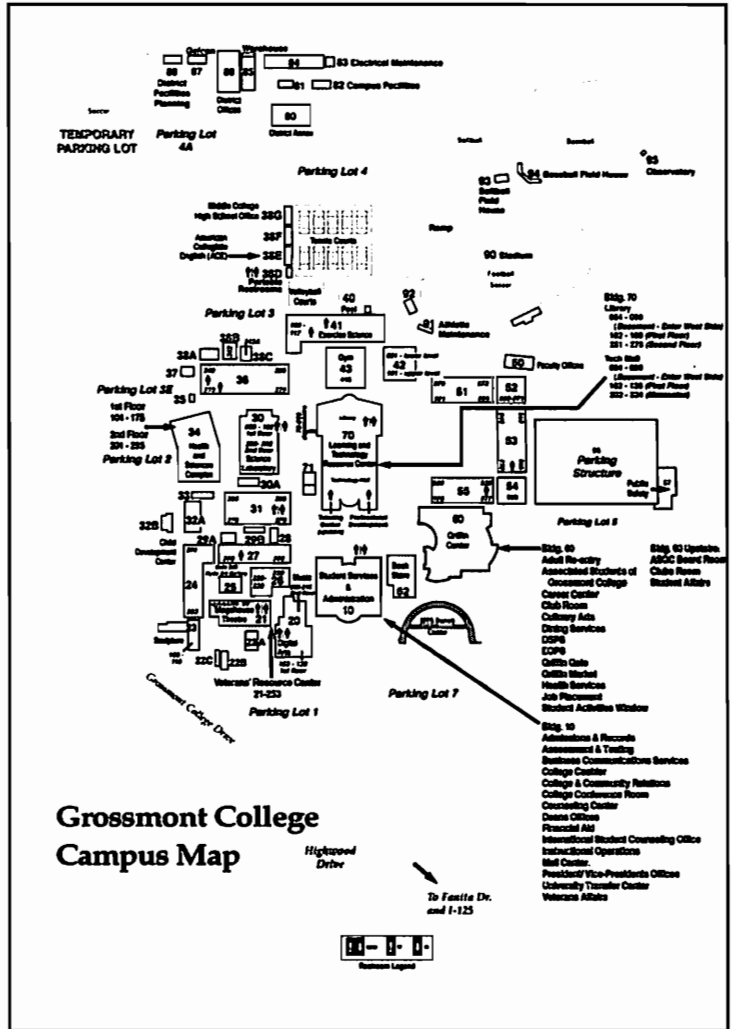

# Grossmont College Campus Map

Grossmont College is a  
smoke free/tobacco free facility.

**Grossmont College**  
8800 Grossmont College Drive  
El Cajon, CA 92020-1799  
Phone (619) 644-7000  
Fax (619) 644-7922  
www.grossmont.edu

**Directions to Grossmont College**

1. **From Points North (From North I-5; I-805; I-15)** Take 52 East to 125 South to the Grossmont College Drive Exit. Turn right at the light. Follow the perimeter road into campus.
2. **From Points South (Chula Vista, Mexico, etc.)** Take 805 or 5 North to 94 East to 125 North to Grossmont College Drive. Turn right at the first signal then proceed straight into the campus. The perimeter road will lead you around campus.
3. **From Points East (El Cajon, Santee, etc.)** Take Fletcher Parkway (West) to Navajo Road. Turn left on Navajo Road to Lake Murray Drive. Turn right on Lake Murray Drive to Highwood Drive. Follow Highwood Drive into college. Follow the perimeter road straight preferred parking lot.
4. **From Points East County (Alpine, Campo, etc.)** Take I-8 West to 125 North to Grossmont College Drive. Turn right at the first signal then proceed straight into the campus. The perimeter road will lead you around campus.
5. **From Points West (San Diego Airport, Downtown, etc.)** Take 8 East to 125 North to Grossmont College Drive. Turn right at the first signal then proceed straight into the campus. The perimeter road will lead you around campus.

Please fold along dotted line and place on windshield

**GUEST PARKING PERMIT- One-Time Use Only**  
**Grossmont-Cuyamaca Community College District**

CEC	OCTOBER 3, 2012
EVENT	DATE OF EVENT
STUDENT LOTS	VP TIM FLOOD
LOT ASSIGNED	PERMIT ISSUED BY