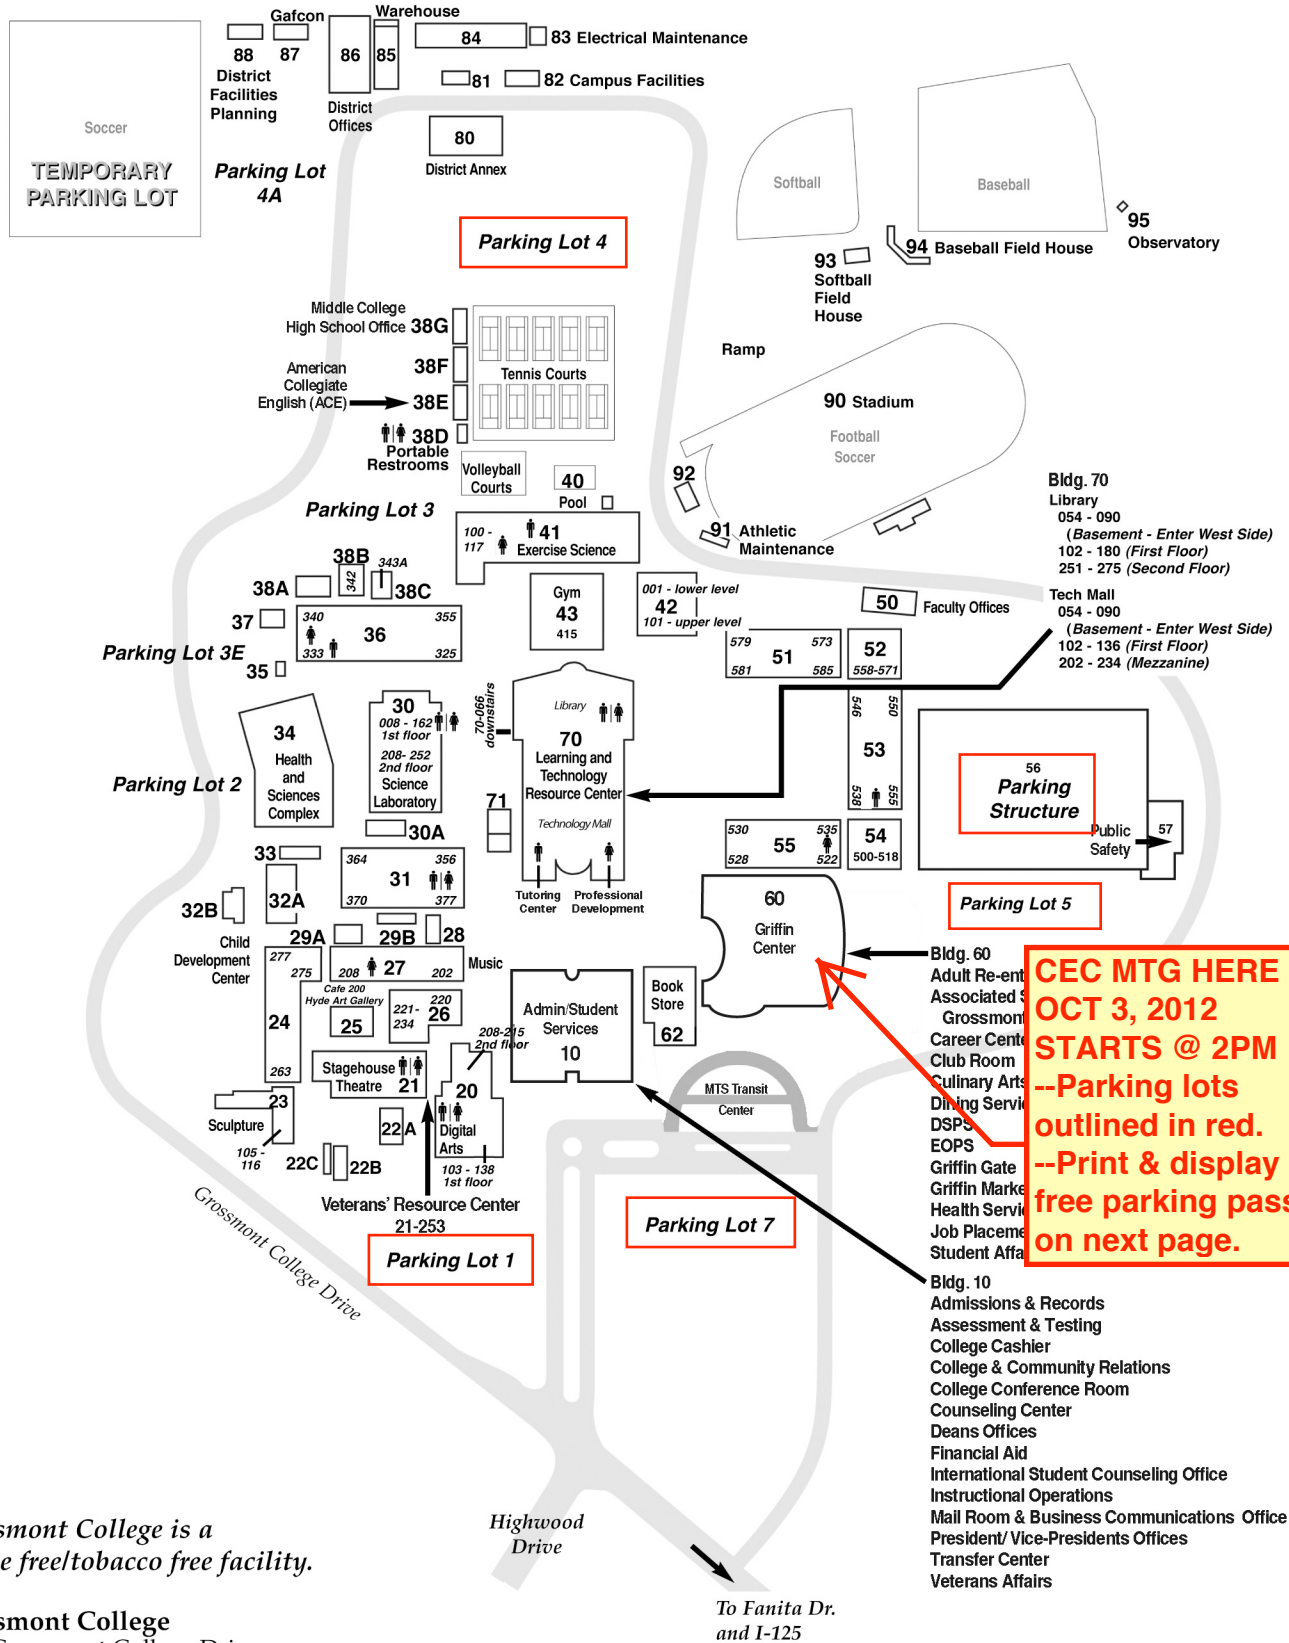

# Grossmont College Campus Map

Grossmont College is a  
smoke free/tobacco free facility.

**Grossmont College**  
8800 Grossmont College Drive  
El Cajon, CA 92020-1799  
Phone (619) 644-7000  
Fax (619) 644-7922  
www.grossmont.edu

**Directions to Grossmont College**

1. **From Points North (From North I-5; I-805; I-15)** Take 52 East to 125 South to the Grossmont College Drive Exit. Turn right at the light. Follow the perimeter road into campus.
2. **From Points South (Chula Vista, Mexico, etc.)** Take 805 or 5 North to 94 East to 125 North to Grossmont College Drive. Turn right at the first signal then proceed straight into the campus. The perimeter road will lead you around campus.
3. **From Points East (El Cajon, Santee, etc.)** Take Fletcher Parkway (West) to Navajo Road. Turn left on Navajo Road to Lake Murray Drive. Turn right on Lake Murray Drive to Highwood Drive. Follow Highwood Drive into college. Follow the perimeter road straight preferred parking lot.
4. **From Points East County (Alpine, Campo, etc.)** Take I-8 West to 125 North to Grossmont College Drive. Turn right at the first signal then proceed straight into the campus. The perimeter road will lead you around campus.
5. **From Points West (San Diego Airport, Downtown, etc.)** Take 8 East to 125 North to Grossmont College Drive. Turn right at the first signal then proceed straight into the campus. The perimeter road will lead you around campus.

Please fold along dotted line and place on windshield

**GUEST PARKING PERMIT- One-Time Use Only**  
**Grossmont-Cuyamaca Community College District**

CEC	OCTOBER 3, 2012
EVENT	DATE OF EVENT
STUDENT LOTS	VP TIM FLOOD
LOT ASSIGNED	PERMIT ISSUED BY